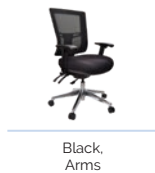

Buro Metro II - 24/7

222-153-SS
222A-153-SS (Arms)

buroseating

Upholstery.

Elastic III	SafeTex	Custom ¹
Black ¹ 153	5 Colours ² (refer p22) Anti-Bacterial	Custom Upholstery Available (SEAT)

Features.

- Adjustable seat height
- Ratchet height adjustable back
- Independently adjustable seat tilt - free floating or lockable
- Independently adjustable back tilt - free floating or lockable
- Depth adjustable seat slide
- High density polyurethane moulded foam seat
- Polished aluminium base & reflective silver powder coated gas lift
- 60mm castors
- Available in Buro SafeTex Anti-Bacterial fabric²
- AFRDI 142 - Rated Load certification, 160kg Multi-shift
- Meets Australian/New Zealand Standard AS/NZS 4438:1997 - Height Adjustable Swivel Chairs
- GREENGUARD certified