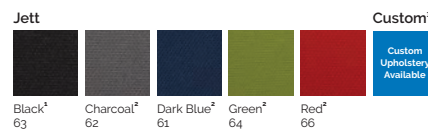

Upholstery.

Features.

- Adjustable seat height with superior heavy duty gas lift
- Large aluminium base
- Height & width adjustable arms
- Seat slide adjustment
- 130 x 48mm gas lift
- Ratchet height adjustable back/lumbar
- Independently adjustable seat angle - free floating or lockable
- Independently adjustable back rest angle - free floating or lockable
- Polyurethane moulded foam
- 60mm twin wheel castors
- AFRDI 142 - Rated Load certification, 160kg Multi-shift
- GREENGUARD certified

Custom Options.

- Soft PU castors (CE1121P)¹²
- Customer specified fabric³

Specifications. (mm)

Overall	630w / 600d / 1180h
Back	450w / 535h
Seat	520w / 490d
Seat Height	465-595h
Seat Depth Range¹¹	410-460d

Quality Assurance & Accreditations.

10 YEAR GUARANTEE, 2 YEAR GUARANTEE, 2 YEAR GUARANTEE, SUPERIOR GAS LIFT LIFETIME GUARANTEE, 24 HEAVY DUTY CHAIR, 8+ HRS INDICATIVE DAILY SITTING, 16+ HRS INDICATIVE DAILY SITTING, 180 KG BURRO GUARANTEED USER WEIGHT, 600 KG BURRO STATIC LOAD WEIGHT TESTED

AFRDI RATED LOAD, GREENGUARD, ISO 9001, ISO 14001