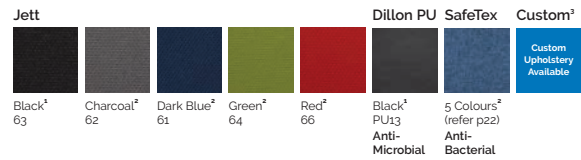

Quality Assurance & Accreditations.

Buro Roma - 3 Lever High Back

717

buroseating

Upholstery.

Features.

- 130 x 48mm gas lift
- Ratchet height adjustable back/lumbar
- Independently adjustable seat angle – free floating or lockable
- Independently adjustable back rest angle – free floating or lockable
- Polyurethane moulded foam
- D1 nylon base
- 60mm twin wheel castors
- Available in mid back or high back
- Available in Buro SafeTex Anti-Bacterial fabric² (with upholstered back)
- Meets Australian/New Zealand Standard AS/NZS 4438:1997 – Height Adjustable Swivel Chairs
- AFRDI Level 6 Severe Commercial certification
- GREENGUARD certified
- Endorsed by the Australian Physiotherapy Association