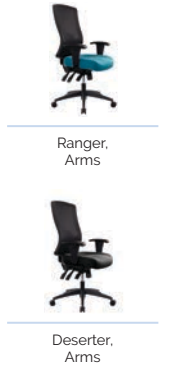

Buro Tidal - High Back

242
242A (With arms)

buroseating

Upholstery.

Sustainable Living Fabrics

Features.

- Adjustable seat height
- Ratchet height adjustable back
- Independently adjustable tilt tension
- Independently adjustable seat tilt - free floating or lockable
- Independently adjustable back tilt - free floating or lockable
- Depth adjustable seat slide
- High density moulded foam (seat & back)
- 60mm nylon castors
- 5 star nylon base
- Sustainable Living Fabrics - GECA Certified/Carbon Neutral
- AFRDI Level 6, Severe Commercial certification⁴
- Meets Australian/New Zealand Standard AS/NZS 4438:1997 – Height Adjustable swivel chairs
- GREENGUARD certified
- Officially AUSTRALIAN MADE licensed
- Endorsed by the Australian Physiotherapy Association

Custom Options.

- Height & width adjustable arms⁴ (187-1)
- Entire range of Sustainable Living Fabrics available²
- Short gas lift⁴ (1.04B10813-01K)

Specifications. (mm)

Overall	640w / 640d / 1125h
Back	475w / 670h
Seat	530w / 490d
Seat Height	470-570h
Seat Depth Range ⁵	445-495d

Quality Assurance & Accreditations.

Buro Tidal - Mesh Back

244
244A (With arms)

buroseating

Upholstery.

Sustainable Living Fabrics

Features.

- Adjustable seat height
- Ratchet height adjustable mesh back
- Independently adjustable tilt tension
- Independently adjustable seat tilt - free floating or lockable
- Independently adjustable back tilt - free floating or lockable
- Depth adjustable seat slide
- High density moulded foam seat
- Adjustable lumbar support
- 5 star nylon base & 60mm nylon castors
- Sustainable Living Fabrics - GECA Certified/Carbon Neutral
- AFRDI Level 6, Severe Commercial certification⁴
- Meets Australian/New Zealand Standard AS/NZS 4438:1997 – Height Adjustable swivel chairs
- GREENGUARD certified
- Officially AUSTRALIAN MADE licensed
- Endorsed by the Australian Physiotherapy Association