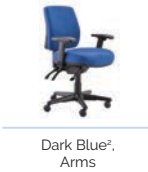

Buro Roma - 3 Lever Mid Back

719

buroseating