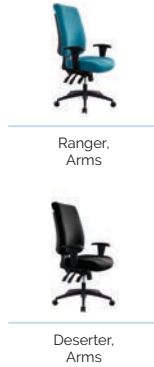

Buro Tidal - High Back

242
242A (With arms)

buroseating

Upholstery.

Sustainable Living Fabrics

Features.

- Adjustable seat height
- Ratchet height adjustable back
- Independently adjustable tilt tension
- Independently adjustable seat tilt - free floating or lockable
- Independently adjustable back tilt - free floating or lockable
- Depth adjustable seat slide
- High density moulded foam (seat & back)
- 60mm nylon castors
- 5 star nylon base
- Sustainable Living Fabrics - GECA Certified/Carbon Neutral
- AFRDI Level 6, Severe Commercial certification⁴
- Meets Australian/New Zealand Standard AS/NZS 4438:1997 – Height Adjustable swivel chairs
- GREENGUARD certified
- Officially AUSTRALIAN MADE licensed
- Endorsed by the Australian Physiotherapy Association