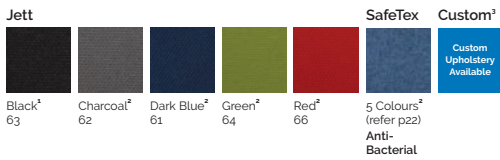

Performance Seating

Task and executive ergonomic seating with design, form and function suitable for longer seating times.

11-21

Buro Elan, Light Grey

Buro Roma - 3 Lever Mid Back

719

buroseating

Upholstery.