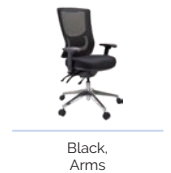

Buro Metro II - 24/7

222-153-SS
222A-153-SS (Arms)

buroseating

Upholstery.

Elastic III	SafeTex	Custom ¹
Black ¹ 153	5 Colours ² (refer p22) Anti-Bacterial	Custom Upholstery Available (SEAT)

Features.

- Adjustable seat height
- Ratchet height adjustable back
- Independently adjustable seat tilt - free floating or lockable
- Independently adjustable back tilt - free floating or lockable
- Depth adjustable seat slide
- High density polyurethane moulded foam seat
- Polished aluminium base & reflective silver powder coated gas lift
- 60mm castors
- Available in Buro SafeTex Anti-Bacterial fabric²
- AFRDI 142 - Rated Load certification, 160kg Multi-shift
- Meets Australian/New Zealand Standard AS/NZS 4438:1997 - Height Adjustable Swivel Chairs
- GREENGUARD certified

Buro Metro II - High Back 24/7

224-153-SS
224A-153-SS (Arms)

buroseating

Upholstery.

Elastic III	Custom ¹
Black ¹ 153	Custom Upholstery Available (SEAT)

Features.

- Adjustable seat height
- Ratchet height adjustable back & adjustable lumbar support
- Independently adjustable seat tilt - free floating or lockable
- Independently adjustable back tilt - free floating or lockable
- Depth adjustable seat slide
- High density polyurethane moulded foam seat
- Polished aluminium base & reflective silver powder coated gas lift
- 60mm castors
- AFRDI 142 - Rated Load certification, 160kg Multi-shift
- Meets Australian/New Zealand Standard AS/NZS 4438:1997 - Height Adjustable Swivel Chairs
- GREENGUARD certified
- Endorsed by the Australian Physiotherapy Association