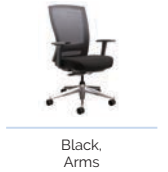

Buro Mentor Mesh - Polished Ali Base

132-C-M3
132A-C-M3 (Arms)

Upholstery.

Elastic III	SafeTex	Custom¹
Black¹ 153	5 Colours² (refer p22) Anti-Bacterial	Custom Upholstery Available (SEAT)

Features.

- Featuring exclusive Buro Dynamic Intelligence™ seating technology
- Polyurethane moulded foam
- Synchronised seat & backrest angle with 4 position locking adjustment
- Superior self weighting tension adjustment, adjusts automatically
- Depth adjustable seat slide
- Polished aluminium base
- Adjustable lumbar support
- 60mm soft PU castors
- Height, depth & angle adjustable arms with soft PU pads (optional)
- Available in Buro SafeTex Anti-Bacterial fabric² (seat only)
- AFRDI 142 - Rated Load certification, 135kg Single-shift
- AFRDI Green Tick certification - Level B Gold
- GREENGUARD Gold certified
- 100% FSC® certified wood
- Endorsed by the Australian Physiotherapy Association

Custom Options

- Customer specified fabric³ (seat only)

Specifications (MM)

Overall	635w / 640d / 1020h
Back	485w / 575h
Seat	515w / 480d
Seat Height	475-595h
Seat Depth Range⁶	430-480d

Quality Assurance & Accreditations.

10 YEAR GUARANTEE	8+ HRS BURO INDICATIVE DAILY SITTING	140 KG BURO GUARANTEED USER WEIGHT	410 KG STATIC LOAD WEIGHT TESTED	AFRDI RATED LOAD	AFRDI	GREENGUARD GOLD	FSC THE MARK OF RESPONSIBLE FORESTRY
4	5		Endorsed by:				
ISO 9001 FACTORY CERTIFIED QUALITY	ISO 14001 FACTORY CERTIFIED ENVIRONMENT	ISO 45001 FACTORY CERTIFIED HEALTH & SAFETY	AUSTRALIAN PHYSIOTHERAPY ASSOCIATION				

1. Same day dispatch. 2. 7-14 working days. 3. Extended lead times apply. 4. Excludes upholstery. Guarantee conditions apply, see buroseating.com.au. 5. Furntech - AFRDI approved for users up to & including 135kg. Static Load tested to 410kg. Any Static Load test is a strength test which simulates higher than normal dynamic loads that may occasionally be applied to a chair by the user. 6. Measured from back lumbar to front seat edge.