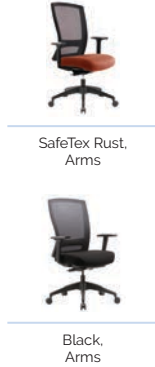

Buro Mentor Mesh - Nylon Base

132-M3
132A-M3 (Arms)

Upholstery.

Elastic III	SafeTex	Custom¹
Black¹ 153	5 Colours² (refer p22) Anti-Bacterial	Custom Upholstery Available (SEAT)

Features.

- Featuring exclusive Buro Dynamic Intelligence™ seating technology
- Polyurethane moulded foam
- Synchronised seat & backrest angle with 4 position locking adjustment
- Superior self weighting tension adjustment, adjusts automatically
- Depth adjustable seat slide
- Black nylon base
- Adjustable lumbar support
- 60mm soft PU castors
- Height, depth & angle adjustable arms with soft PU pads (optional)
- Available in Buro SafeTex Anti-Bacterial fabric² (seat only)
- AFRDI 142 - Rated Load certification, 135kg Single-shift
- AFRDI Green Tick certification - Level B Gold
- GREENGUARD Gold certified
- 100% FSC® certified wood
- Endorsed by the Australian Physiotherapy Association

Custom Options.

- Customer specified fabric³ (seat only)

Specifications. (mm)

Overall	635w / 640d / 1020h
Back	485w / 575h
Seat	515w / 480d
Seat Height	475-595h
Seat Depth Range⁶	430-480d

Quality Assurance & Accreditations.

10 YEAR GUARANTEE	8+ HRS BURO INDICATIVE DAILY SITTING	140 KG BURO GUARANTEED USER WEIGHT	410 KG STATIC LOAD WEIGHT TESTED	AFRDI RATED LOAD	AFRDI	GREENGUARD GOLD	FSC THE MARK OF RESPONSIBLE FORESTRY
4	5		Endorsed by:				
ISO 9001 FACTORY CERTIFIED QUALITY	ISO 14001 FACTORY CERTIFIED ENVIRONMENT	ISO 45001 FACTORY CERTIFIED HEALTH & SAFETY	AUSTRALIAN PHYSIOTHERAPY ASSOCIATION