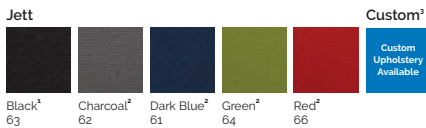

Buro Verve - High Back

115

buroseating

Charcoal, Arms

Upholstery.

Features.

- Adjustable seat height
- Height adjustable back/lumbar
- Independently adjustable seat tilt - free floating or lockable
- Independently adjustable back tilt - free floating or lockable
- High density polyurethane moulded foam
- 60mm castors
- AFRDI Level 6 Severe Commercial certification
- Meets Australian/New Zealand Standard AS/NZS 4438:1997 – Height Adjustable Swivel Chairs
- GREENGUARD certified