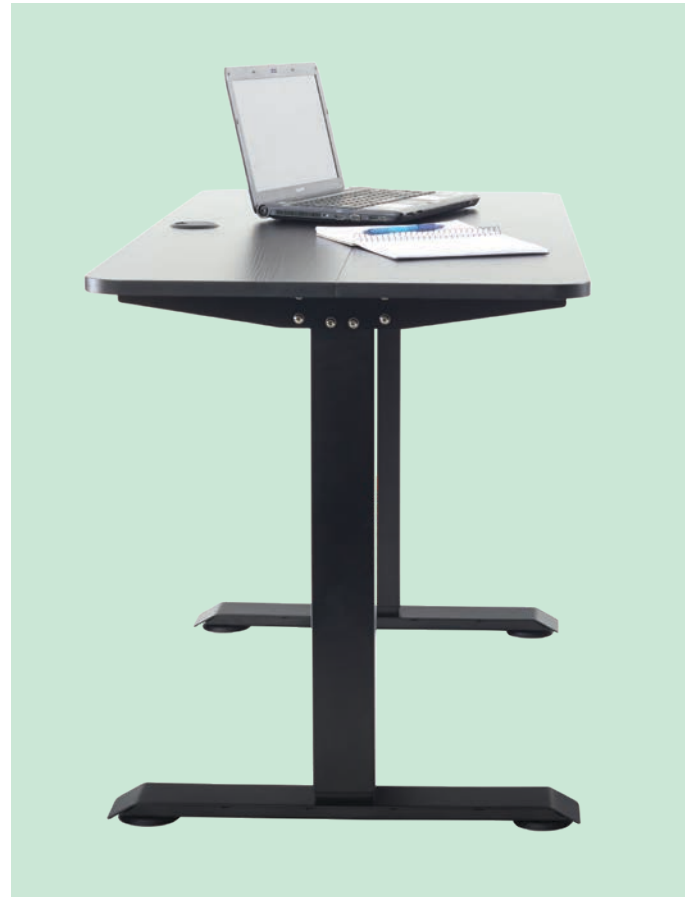

Specifications. (mm)

Overall	1200w / 600d / 720h
Desk Height	720-1160h
Desk Top	1200w / 600d
Weight	28kg
Load Capacity	80kg

Technical.

- Single Motor-Two Stages (Upside Down)
- Transmission Shaft: 3-SW8 Hexagon coupling
- Speed: 21mm/s
- Control Panel: 4 memory key + Overcurrent protection
- ACMA and RCM compliant power supply