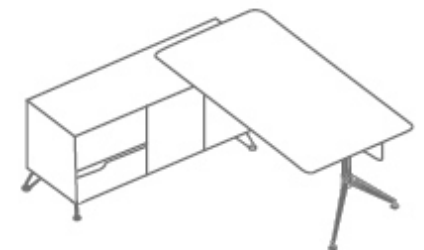

LUX

CONTENTS

1 NOVARA

DESKS	1
DESK WITH RETURN	2-3
BOARDROOM TABLE	4
CABINETS	5-7
COFFEE TABLE	8
LOUNGE	9

2 POTENZA

DESKS	10
DESK WITH RETURN	11
BOARDROOM TABLE	12
MEETING TABLE	13
CABINETS	14-15

3 EVOLUTION

WALL UNIT	16
DESK WITH RETURN	17
CABINETS	18

4 FORZA

DESKS	19-20
DESK WITH RETURN	21
BOARDROOM TABLE	22
MEETING TABLE	23
COFFEE TABLE	24
CABINETS	25

NOVARA

DESK

CODE:	GOPS-ED18T
MATERIAL:	Timber Veneer
SIZE:	W 1800 D 900 H 750

NOVARA

DESK WITH RETURN

CODE:	GOPS-EDN19L / 21L / 23L LHS
MATERIAL:	Timber Veneer
SIZE:	W 1950 / 2150 / 2350 D 1850 H 750

NOVARA

DESK WITH RETURN

CODE:	GOPS-EDN19R / 21R / 23R RHS
MATERIAL:	Timber Veneer
SIZE:	W 1950 / 2150 / 2350 D 1850 H 750