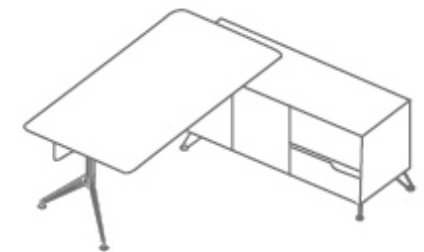

WALL UNIT	16
DESK WITH RETURN	17
CABINETS	18

4 FORZA

DESKS	19-20
DESK WITH RETURN	21
BOARDROOM TABLE	22
MEETING TABLE	23
COFFEE TABLE	24
CABINETS	25

NOVARA

DESK

CODE:	GOPS-ED18T
MATERIAL:	Timber Veneer
SIZE:	W 1800 D 900 H 750

NOVARA

DESK WITH RETURN

CODE:	GOPS-EDN19L / 21L / 23L LHS
MATERIAL:	Timber Veneer
SIZE:	W 1950 / 2150 / 2350 D 1850 H 750

NOVARA

DESK WITH RETURN

CODE:	GOPS-EDN19R / 21R / 23R RHS
MATERIAL:	Timber Veneer
SIZE:	W 1950 / 2150 / 2350 D 1850 H 750

NOVARA

BOARDROOM TABLE

CODE:	GOPS-MTN24KT/MTN24T GOPS-MTN30KT/MTN30T
MATERIAL:	Timber Veneer With / Without Cable Tray
SIZE:	W 2400 / 3000 D 1200 H 750

NOVARA

CABINET

Three-door filing cabinets with different heights. W 1825 D 425