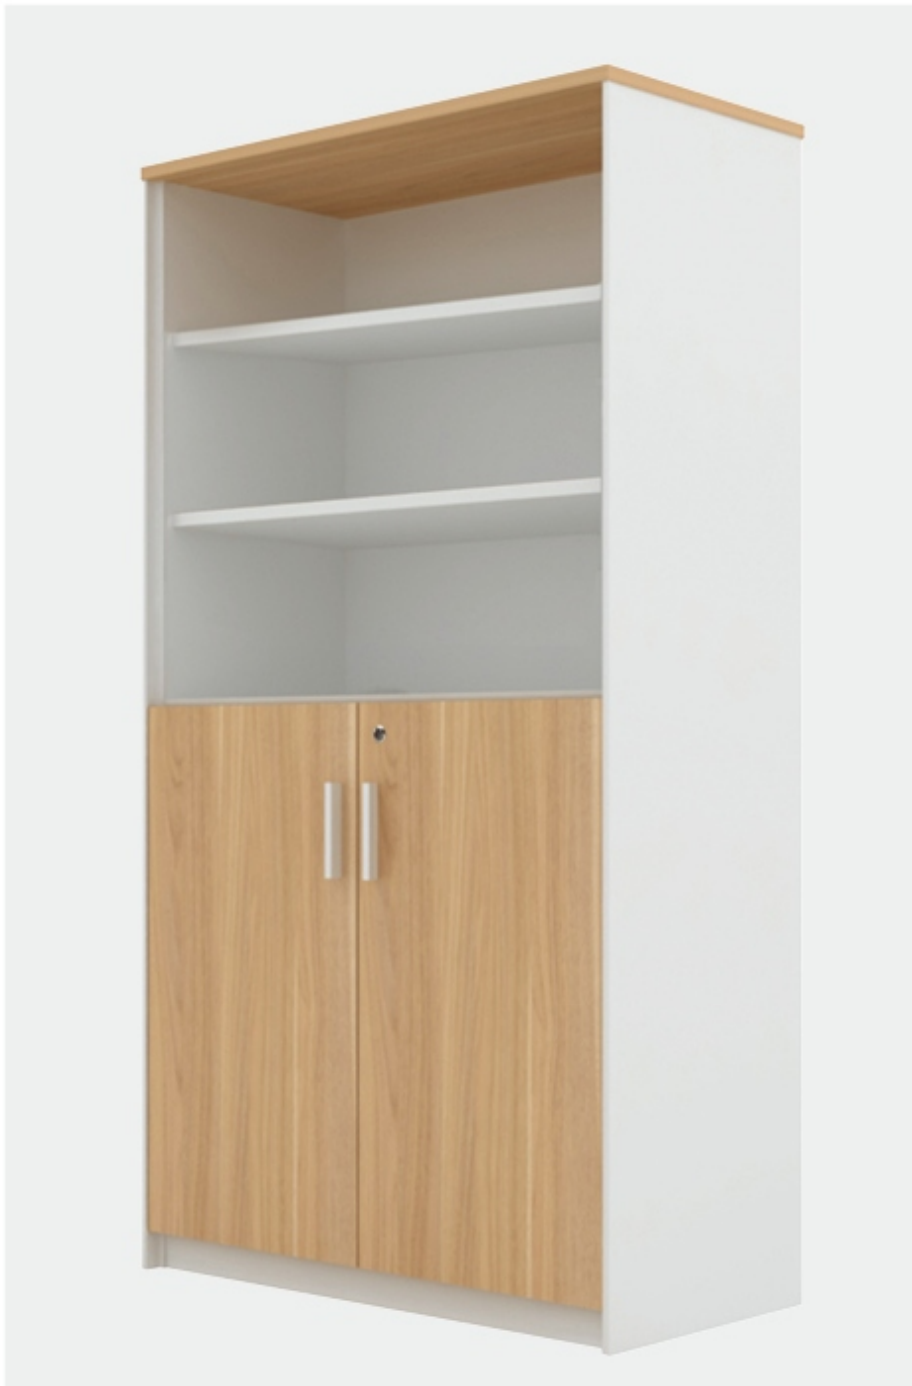

Virginia walnut

Casnan

EVOLUTION

WALL UNIT

EVOLUTION

POLAR WHITE AND ZEBRA-STRIPE WOOD FINISH.

CODE:	GOPS-ED22/24/26
MATERIAL:	Timber Veneer
SIZE:	W 2280 / 2480 / 2680 D 2100 H 740-1200

This desk top can go from 750mm high to 1200mm high within seconds by a push of a button, Which enables the user to either sit or stand. The desk height is electronically displayed and there are three memory buttons beneath the desktop. The storage compartments are fitted with blum components and comewith touch panel drawers.