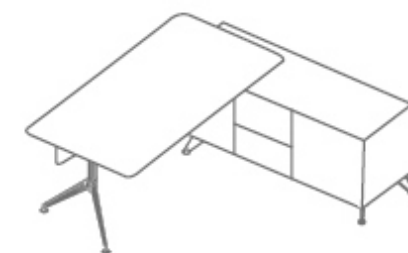

NOVARA

COFFEE TABLE

CODE:	GOPS-NCT06T / NCT12T
MATERIAL:	Timber Veneer and Black Glass
SIZE:	W 600 / 1200 D 600 H 430

NOVARA

LOUNGE

CODE:	GOPSF28-1BKL / 2BKL
MATERIAL:	Timber Frame and Black Leather
SIZE:	Single: W900xD710xH710 Double: W1700xD710xH710

POTENZA

DESK

CODE:	GOPS-EDP16 / 18
MATERIAL:	Melamine
SIZE:	W 1600 / 1800 D 800 H 750

Virginia walnut

Casnan

POTENZA

DESK WITH RETURN

CODE:	GOPS-EDP19 / 21
MATERIAL:	Melamine With LHS or RHS Return
SIZE:	W 1950 / 2150 D 1850 H 750

Virginia walnut

Casnan

POTENZA

BOARDROOM TABLE

CODE:	GOPS-MTP24K / 24 GOPS-MTP30K / 30
MATERIAL:	Melamine / Timber Veneer With / Without Cable Tray
SIZE:	W 2400 / 3000 D 1200 H 750

Virginia walnut

Casnan

White